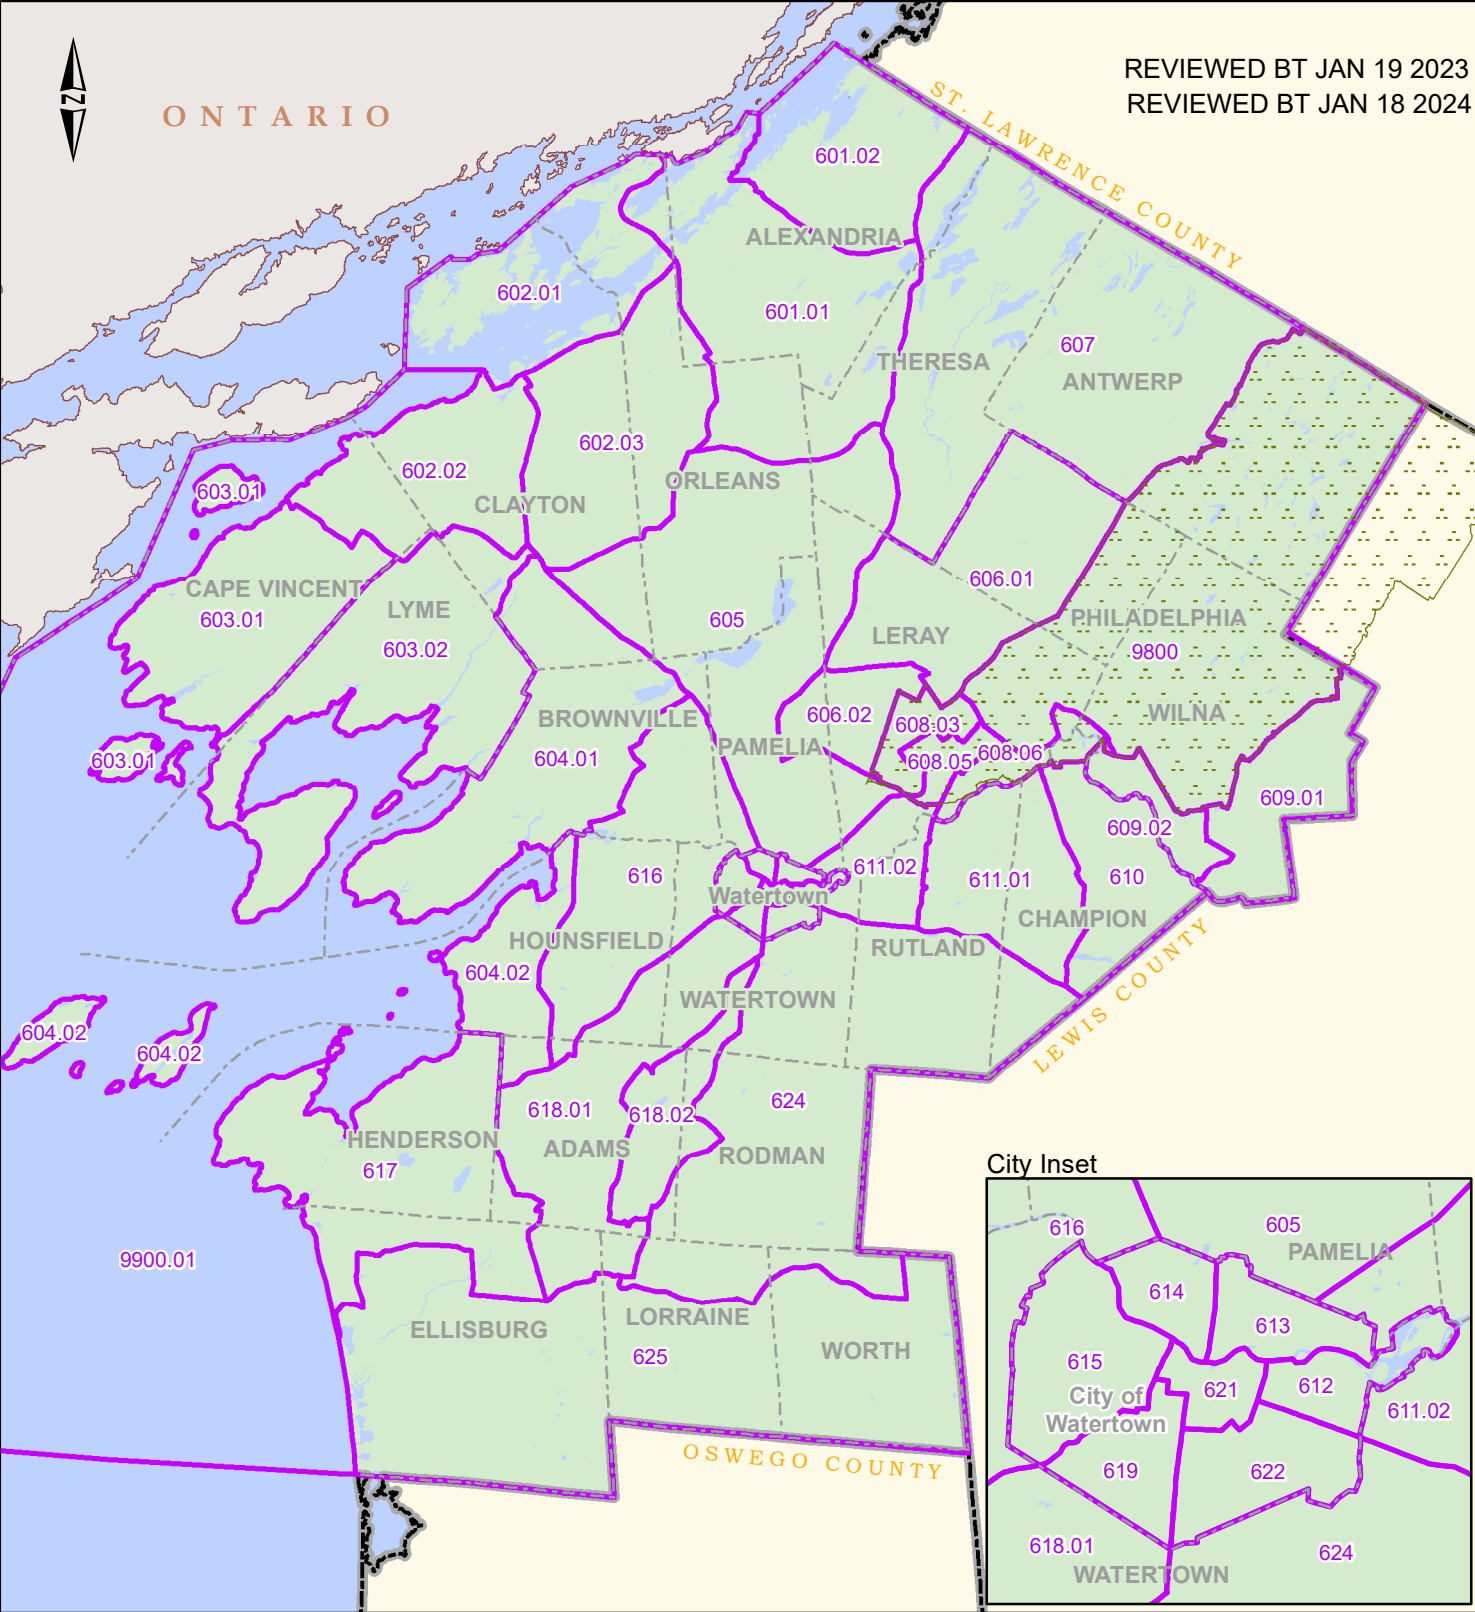

REVIEWED BT JAN 19 2023
REVIEWED BT JAN 18 2024

CENSUS 2020 TRACTS

Jefferson County, New York

- Census Tracts
- Town Boundaries
- Fort Drum Military Installation

April 2022

Data Sources: US Census Bureau, Jefferson County Real Property Services, ESRI, New York State Office of Cyber Security and Critical Infrastructure Coordination